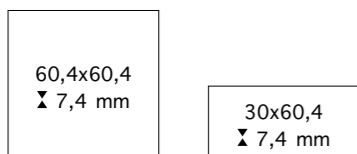

GRES PORCELLANATO

naturale smaltato

SOSTANZA

60,4X60,4_30X60,4

2 FORMATI