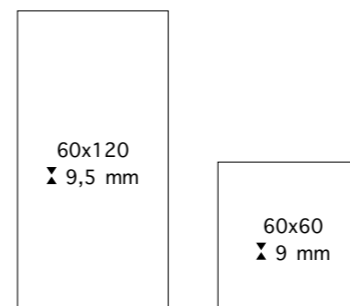

60X120 IA1952RT
60X60 IA1642RT
60X60 IA1642RT OUT

TEX BEIGE

60X120 IA1953RT
60X60 IA1643RT
60X60 IA1643RT OUT

MALDIVES

60X120_60X60

2 FORMATI

2 COLORI

* solo palette complete