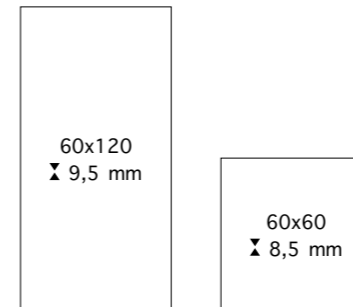

I.STONE

60X120_60X60

I.STONE LIGHT

60X120 YA1941RT
60X60 YA1921RT

I.STONE CREAM

60X120 YA1943RT
60X60 YA1923RT

I.STONE GREY

60X120 YA1942RT
60X60 YA1922RT

2 FORMATI